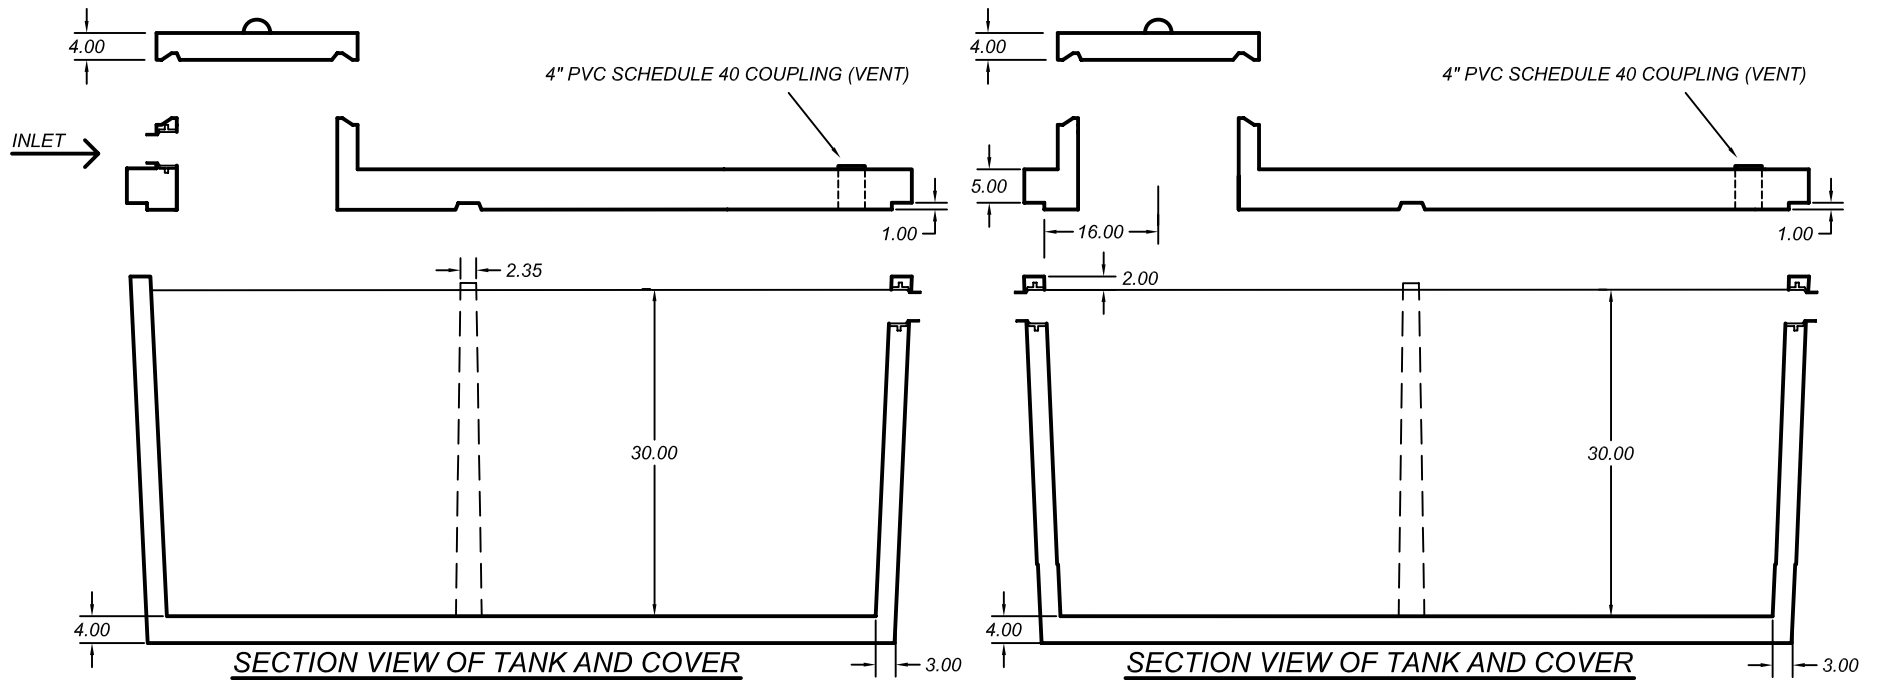

**NOTE: 3333 SERIES LOW PRO HOLDING IS THE 1666 + 1666 (1333)
HOOKED IN SERIES END TO END OR SIDE BY SIDE.**

NOTE: A 1' MANHOLE RISER IS POURED UPSIDE DOWN IN ALL HOLDING TANK COVERS.

NOTE: SEE INNER WALL PHOTO ON THE "EXCLUSIVELY AT SKAW'S" PAGE.

Model Number: **3333 SERIES LOW PRO HOLDING**

Approved for: HOLDING

Weight	Inlet Dim.	Outlet Dim.	Liq. Depth	Gal. / In.	Max. Cap.
32,000 lbs.	40"	28"	30"	111.00	3333 gal.

SKAW PRE-CAST

26255 105th Street, New Auburn
Wisconsin 54757
www.skawprecast.com