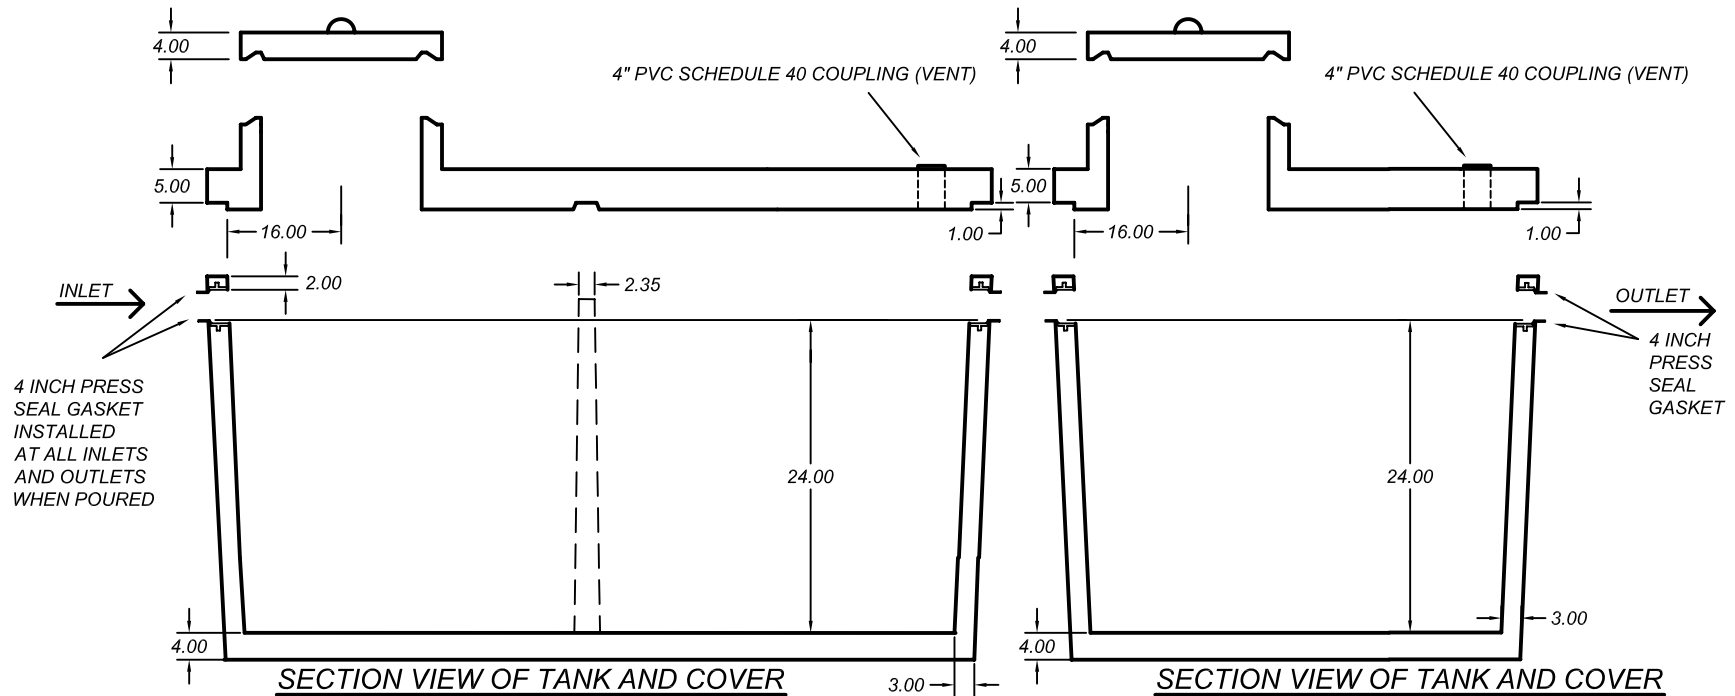

**NOTE: 2000 SERIES LOW PRO HOLDING IS THE 1333 + 666 HOOKED IN SERIES END TO END OR SIDE BY SIDE.**

**NOTE: A 1' MANHOLE RISER IS POURED UPSIDE DOWN IN ALL HOLDING TANK COVERS.**

**NOTE: SEE INNER WALL PHOTO ON THE "EXCLUSIVELY AT SKAW'S" PAGE.**

Weight	Inlet Dim.	Outlet Dim.	Liq. Depth	Gal. / In.	Max. Cap.
24100 lbs.	28"	26"	24"	83.34	2000 gal.