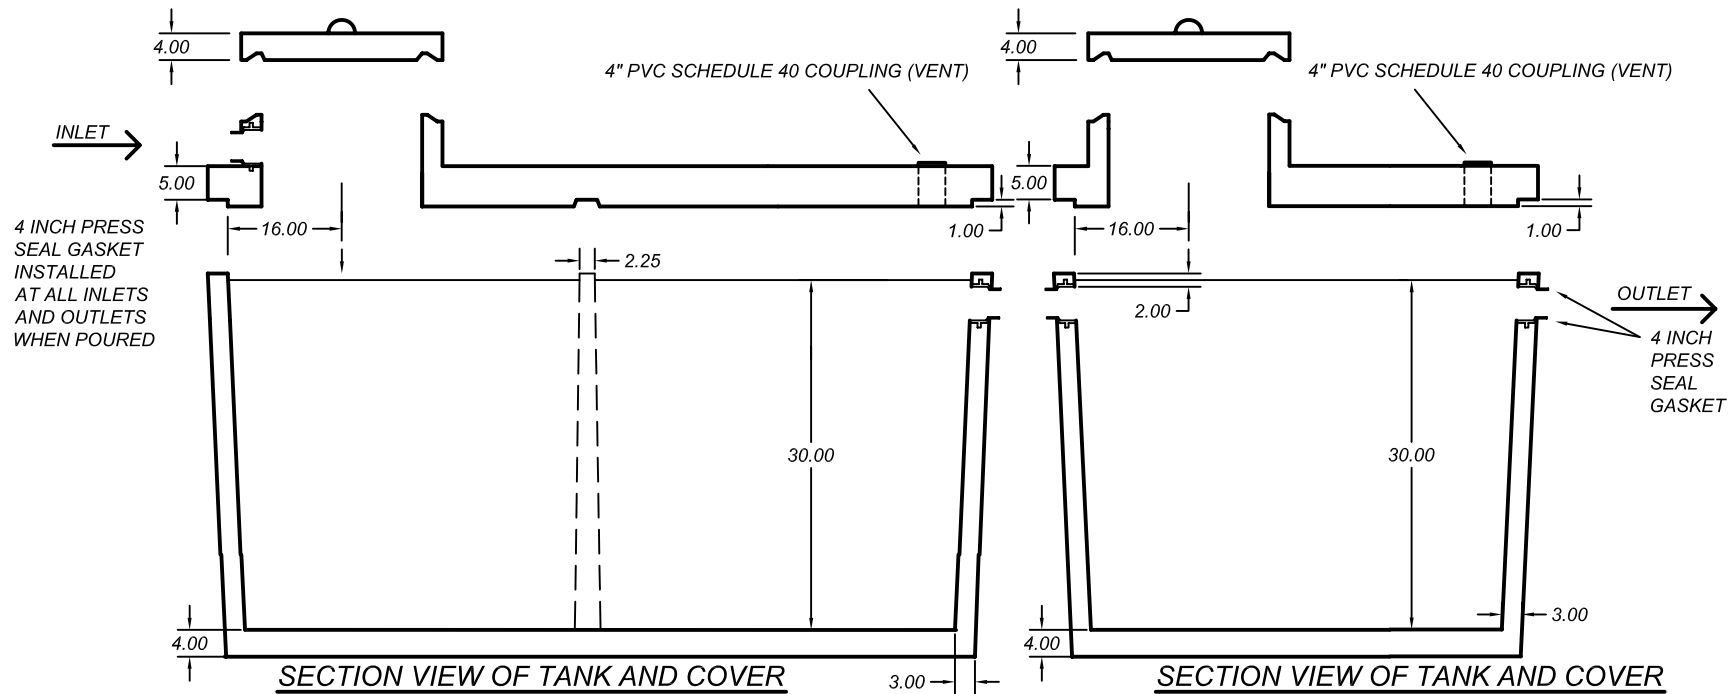

NOTE: 2500 SERIES LOW PRO HOLDING IS THE 1666 + 833 (666) HOOKED IN SERIES END TO END OR SIDE BY SIDE.

NOTE: A 1' MANHOLE RISER IS POURED UPSIDE DOWN IN ALL HOLDING TANK COVERS.

NOTE: SEE INNER WALL PHOTO ON THE "EXCLUSIVELY AT SKAW'S" PAGE.

Model Number: **2500 SERIES LOW PRO HOLDING**

Approved for: **HOLDING**

Weight	Inlet Dim.	Outlet Dim.	Liq. Depth	Gal. / In.	Max. Cap.
24100 lbs.	40"	28"	30"	83.34	2500 gal.

SKAW PRE-CAST

26255 105th Street, New Auburn
 Wisconsin 54757
www.skawprecast.com