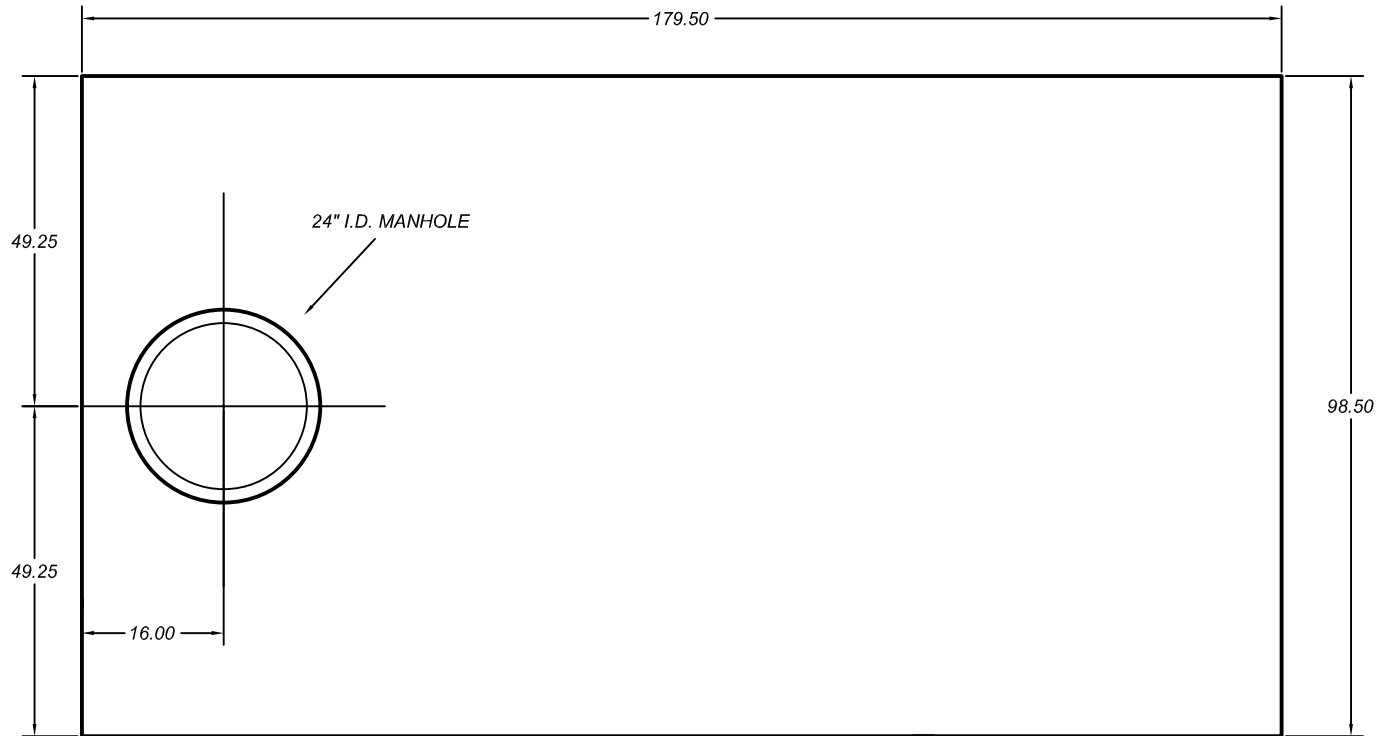

TOP VIEW OF COVER

WARNING DEATH MAY
OCCUR IF TANK IS
ENTERED WITHOUT
PROPER EQUIPMENT

Model Number: **7180 HOLDING**

Approved for: HOLDING, PUMP

Weight	Inlet Dim.	Outlet Dim.	Liq. Depth	Gal. / In.	Max. Cap.
31,050 lbs.	115"	N/A	110.25"	65.19	7,188 gal.

SKAW PRE-CAST

26255 105th Street, New Auburn
Wisconsin 54757
www.skawprecast.com

Phone: (715) 967-2277
Toll Free: 1-800-924-8625
Fax: (715) 967-2707