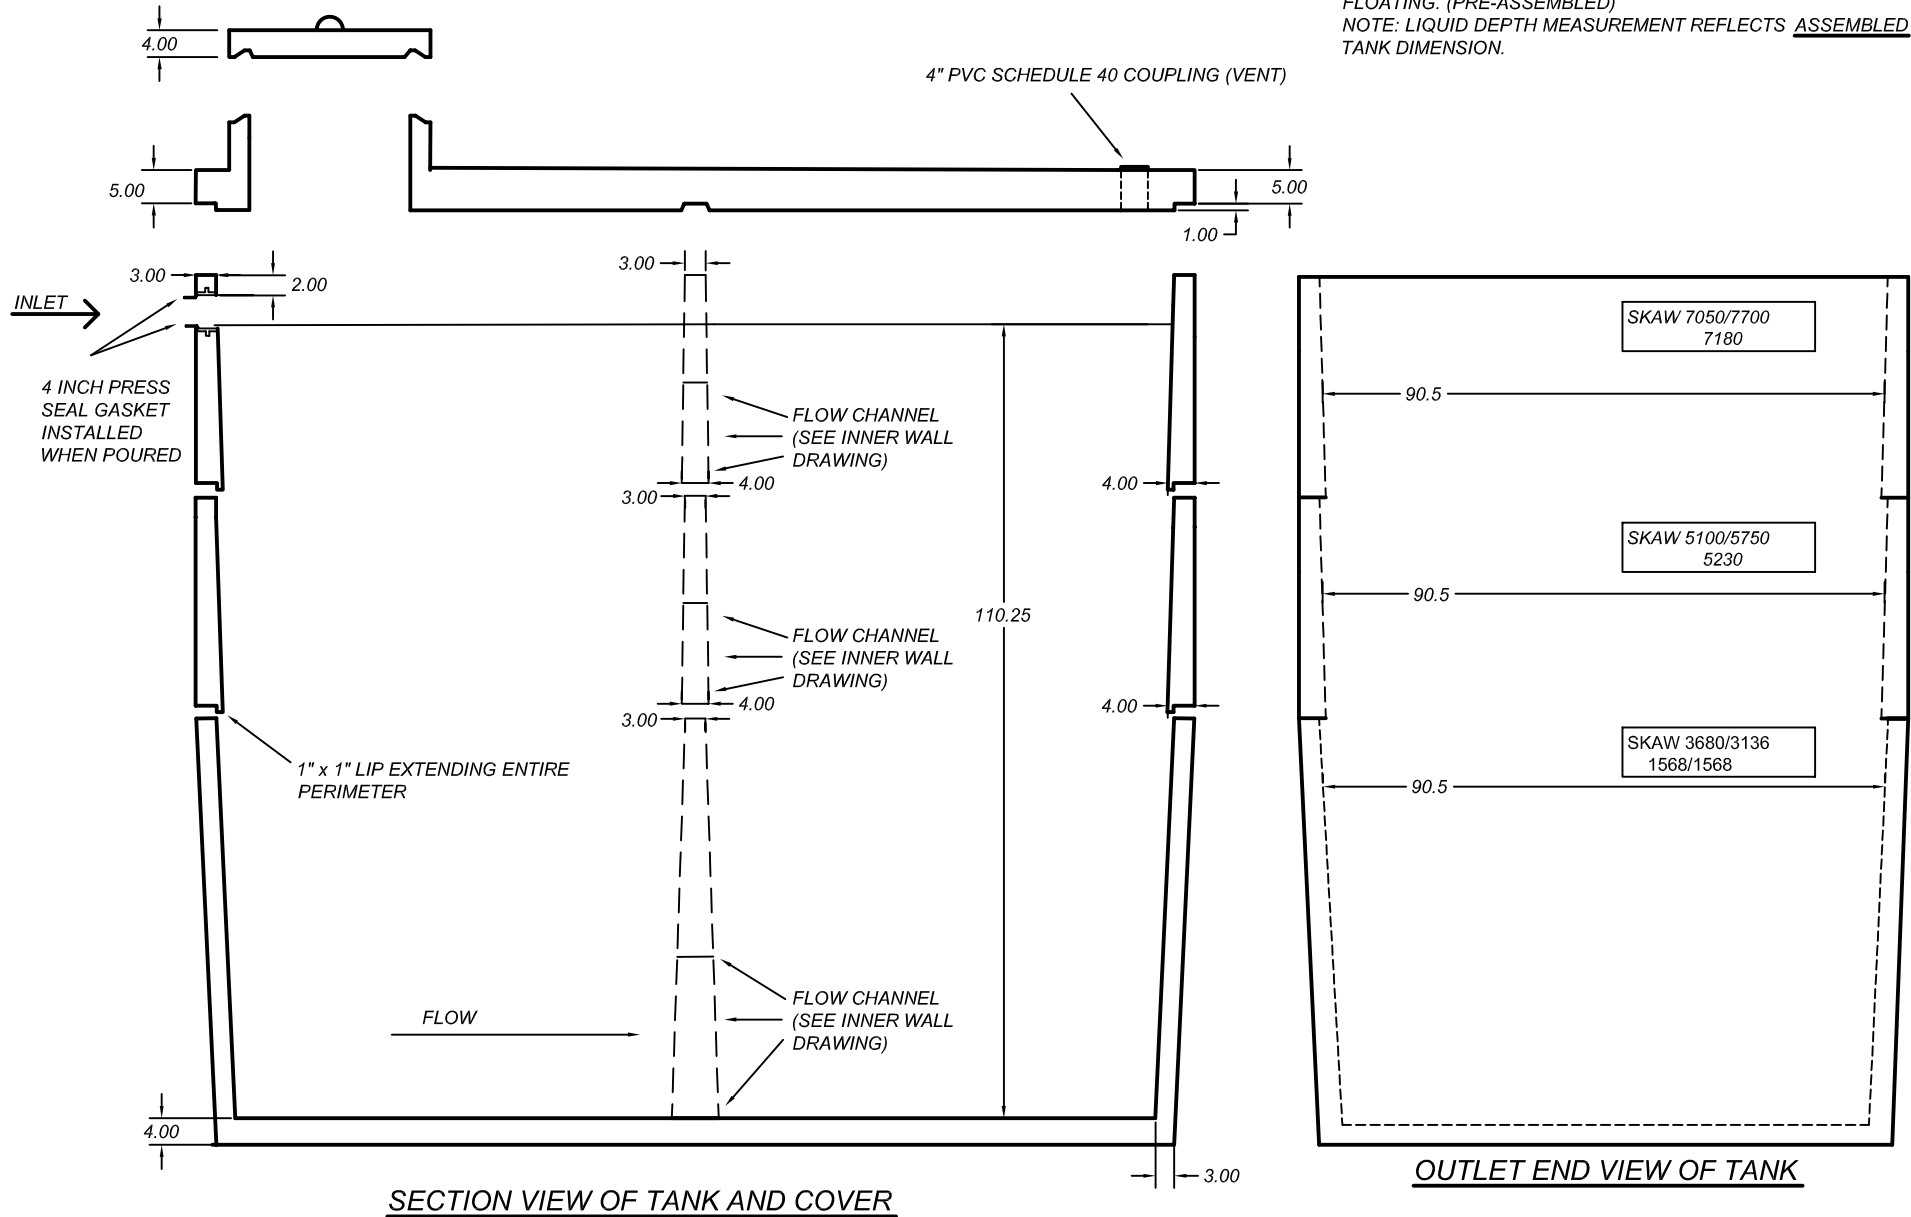

NOTE: CROSS SECTION DRAWING DEPICTS EXTENSIONS FLOATING. (PRE-ASSEMBLED)  
 NOTE: LIQUID DEPTH MEASUREMENT REFLECTS ASSEMBLED TANK DIMENSION.

Model Number: **7180 HOLDING**

Approved for: HOLDING, PUMP

Weight	Inlet Dim.	Outlet Dim.	Liq. Depth	Gal. / In.	Max. Cap.
31,050 lbs.	115"	N/A	110.25"	65.19	7,188 gal.

Model Number: **7180 HOLDING**

Approved for: HOLDING, PUMP

Weight	Inlet Dim.	Outlet Dim.	Liq. Depth	Gal. / In.	Max. Cap.
31,050 lbs.	115"	N/A	110.25"	65.19	7,188 gal.

**SKAW PRE-CAST**

26255 105th Street, New Auburn  
 Wisconsin 54757  
[www.skawprecast.com](http://www.skawprecast.com)

## SKAW PRECAST INNER WALL FLOW CHANNEL

SKAW: SECOND EXTENSION ON  
A THREE PIECE TANK

SKAW: FIRST EXTENSION ON  
A TWO PIECE TANK

SKAW: ONE PIECE TANKS  
LARGER THAN 3000 GALLONS

OUTLET END VIEW OF TANK

Model Number: **INNER WALL FLOW CHANNEL**