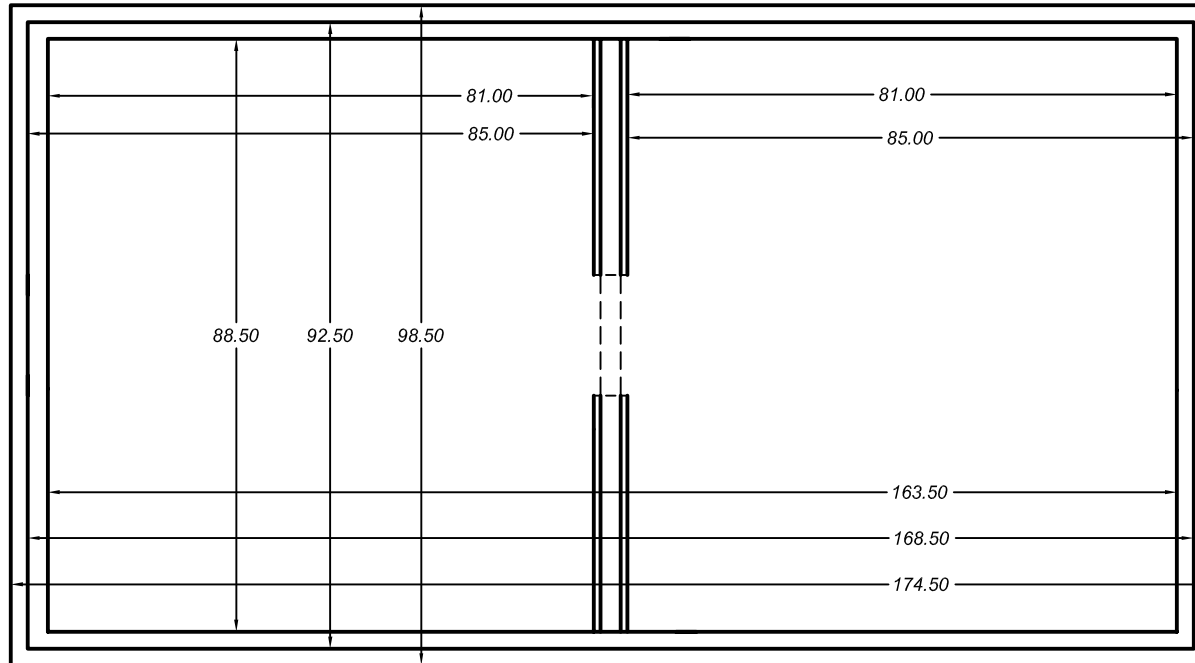

NOTE: CROSS SECTION DRAWING DEPICTS EXTENSIONS FLOATING. (PRE-ASSEMBLED)  
 NOTE: LIQUID DEPTH MEASUREMENT REFLECTS ASSEMBLED TANK DIMENSION.

Model Number: **7180 HOLDING**

Approved for: HOLDING, PUMP

Weight	Inlet Dim.	Outlet Dim.	Liq. Depth	Gal. / In.	Max. Cap.
31,050 lbs.	115"	N/A	110.25"	65.19	7,188 gal.

Model Number: **7180 HOLDING**

Approved for: HOLDING, PUMP

Weight	Inlet Dim.	Outlet Dim.	Liq. Depth	Gal. / In.	Max. Cap.
31,050 lbs.	115"	N/A	110.25"	65.19	7,188 gal.

**SKAW PRE-CAST**

26255 105th Street, New Auburn  
 Wisconsin 54757  
[www.skawprecast.com](http://www.skawprecast.com)