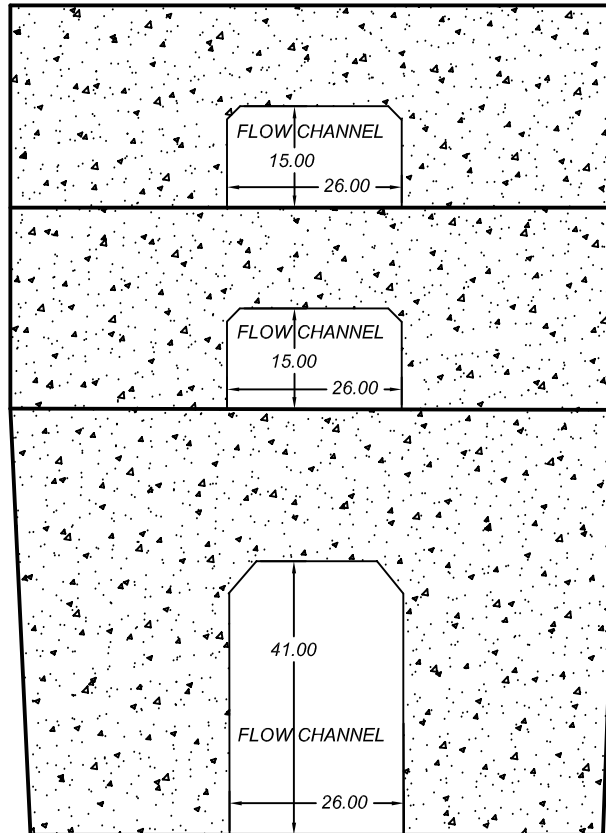

SKAW PRECAST INNER WALL FLOW CHANNEL

SKAW: SECOND EXTENSION ON
A THREE PIECE TANK

SKAW: FIRST EXTENSION ON
A TWO PIECE TANK

SKAW: ONE PIECE TANKS
LARGER THAN 3000 GALLONS

OUTLET END VIEW OF TANK

Model Number: **INNER WALL FLOW CHANNEL**

Approved for: SEPTIC, SIPHON, HOLDING, OR PUMP CHAMBER

Weight	Inlet Dim.	Outlet Dim.	Liq. Depth	Gal. / In.	Max. Cap.
N/A	N/A	N/A	N/A	N/A	N/A

SKAW PRE-CAST

26255 105th Street, New Auburn
Wisconsin 54757
www.skawprecast.com

Phone: (715) 967-2277
Toll Free: 1-800-924-8625
Fax: (715) 967-2707